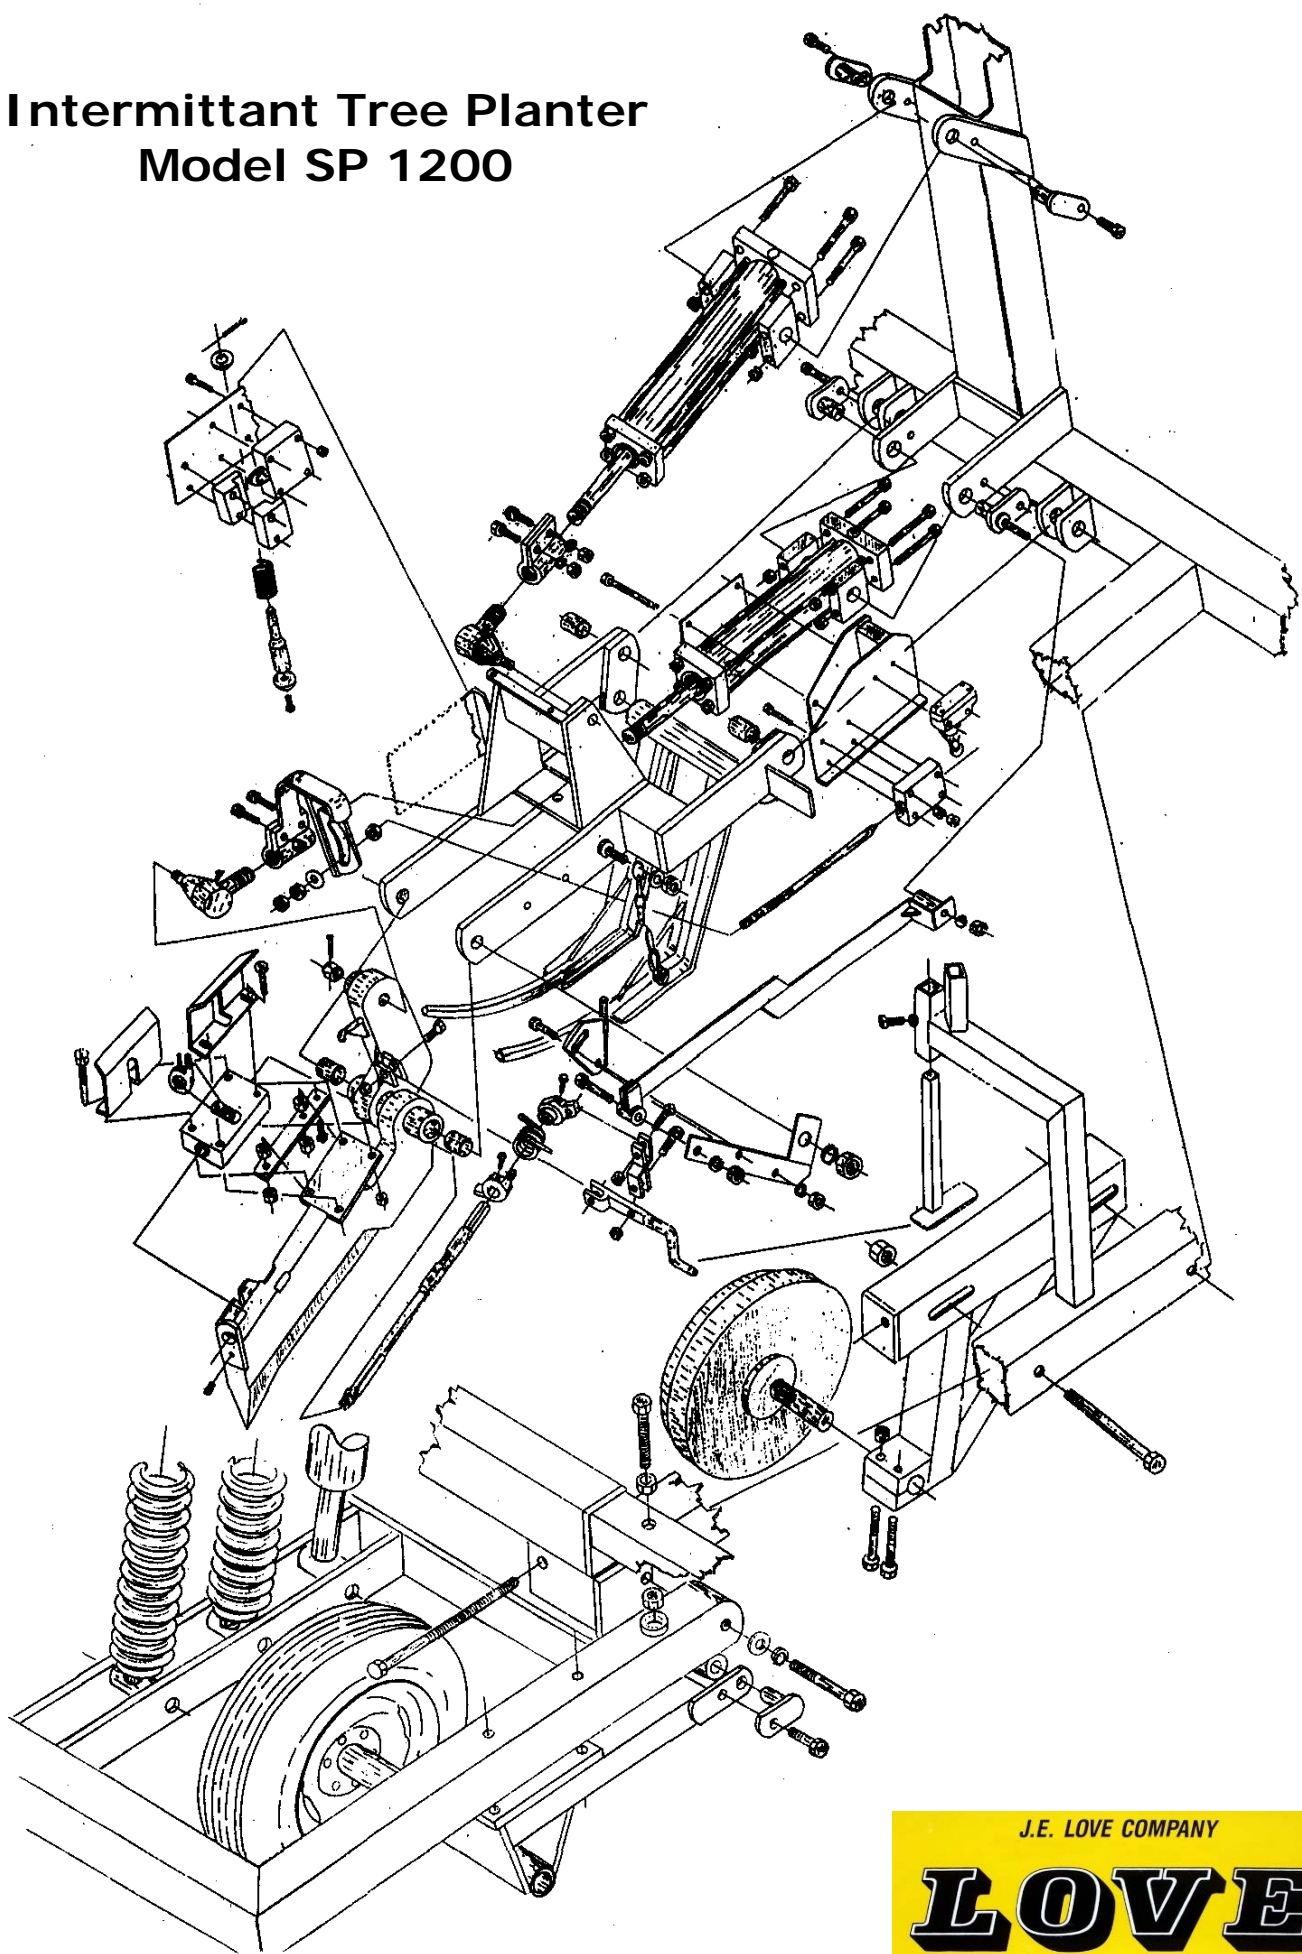

Intermittant Tree Planter Model SP 1200

J.E. LOVE COMPANY

LOVE

www.jeloveco.com

Phone: 509 635-1321 Fax: 509 635-1434
Garfield, WA 99130