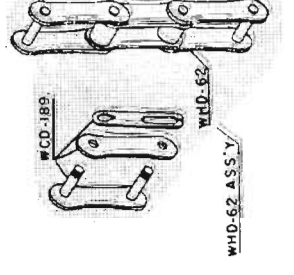

10' HEAVY DUTY
MODEL HD-210

AGRICULTURAL MACHINERY
Calkins MANUFACTURING CO.
FOR BETTER FARMING

10' HEAVY DUTY MODEL HD-210

REPRESENT'S ASS'Y ○ ASSEMBLY INSTRUCTION

10' HEAVY DUTY
MODEL HD-210

REPRESENT'S ASS'Y ○ ASSEMBLY INSTRUCTION

WRC-32 CY ASSY
OR
WRC-32 LY ASSY
FOR 1" WEEDER ROD

WRC-32C OR WRC-32L
586-43
4-43-74
92-37-54
W-184 Y

WCD-62 ASS'Y

W-179 Y
FOR 1.50 HOLE

W-181 MY

W-184 Y