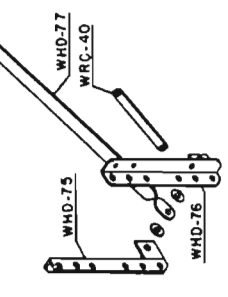

10' HEAVY DUTY
MODEL HD-210

AGRICULTURAL MACHINERY
Calkins MANUFACTURING CO.
FOR BETTER FARMING

10' HEAVY DUTY MODEL HD-210

REPRESENT'S ASS'Y ○ ASSEMBLY INSTRUCTION

10' HEAVY DUTY
MODEL HD-210

REPRESENT'S ASS'Y ○ ASSEMBLY INSTRUCTION

WRC-32 CY ASSY
OR
WRC-32 LY ASSY
FOR 1" WEEDER ROD

WRC-32C OR WRC-32L
586-43
4-43-74
92-37-54
W-184 Y

WCD-62 ASS'Y

W-179 Y
FOR 1.50 HOLE

W-181 MY

W-184 Y