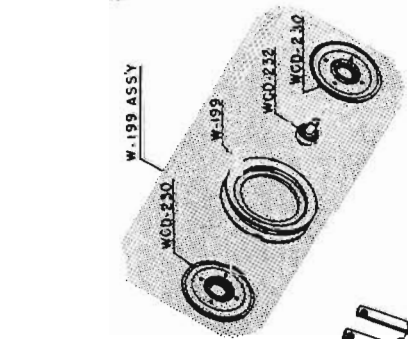

10' HEAVY DUTY
MODEL HD-210

AGRICULTURAL MACHINERY
Calkins MANUFACTURING CO.
FOR BETTER FARMING

10' HEAVY DUTY MODEL HD-210

REPRESENT'S ASS'Y ○ ASSEMBLY INSTRUCTION

10' HEAVY DUTY
MODEL HD-210

REPRESENT'S ASS'Y ○ ASSEMBLY INSTRUCTION

WRC-32 CY ASSY
OR
WRC-32 LY ASSY
FOR 1" WEEDER ROD

WRC-32C OR WRC-32L
586-43
4-43-74
92-37-54
W-184 Y

WCD-62 ASS'Y

W-179 Y
FOR 1.50 HOLE

W-181 MY

W-184 Y