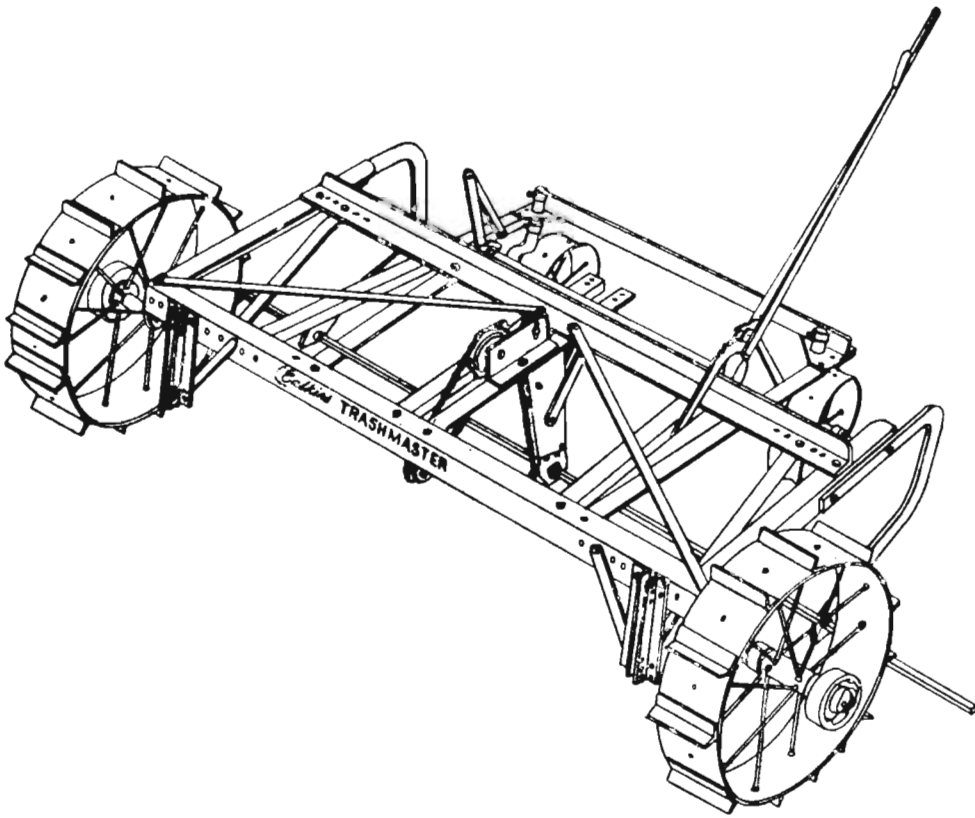

10' HEAVY DUTY
MODEL HD-210

AGRICULTURAL MACHINERY
Calkins MANUFACTURING CO.
FOR BETTER FARMING

10' HEAVY DUTY MODEL HD-210

REPRESENT'S ASS'Y ○ ASSEMBLY INSTRUCTION

10' HEAVY DUTY
MODEL HD-210

REPRESENT'S ASS'Y ○ ASSEMBLY INSTRUCTION

WRC-32 CY ASSY
OR
WRC-32 LY ASSY
FOR 1" WEEDER ROD

WRC-32C OR WRC-32L
586-43
4-43-74
92-37-54
W-184 Y

WCD-62 ASS'Y

W-179 Y
FOR 1.50 HOLE

W-181 MY

W-184 Y