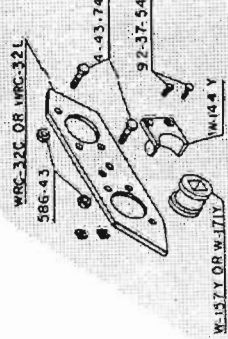

10' HEAVY DUTY
MODEL HD-210

AGRICULTURAL MACHINERY
Calkins MANUFACTURING CO.
FOR BETTER FARMING

10' HEAVY DUTY MODEL HD-210

REPRESENT'S ASS'Y ○ ASSEMBLY INSTRUCTION

10' HEAVY DUTY
MODEL HD-210

REPRESENT'S ASS'Y ○ ASSEMBLY INSTRUCTION

WRC-32 CY ASSY
OR
WRC-32 LY ASSY
FOR 1" WEEDER ROD

WRC-32C OR WRC-32L
586-43
4-43-74
92-37-54
W-184 Y

WCD-62 ASS'Y

W-179 Y
FOR 1.50 HOLE

W-181 MY

W-184 Y