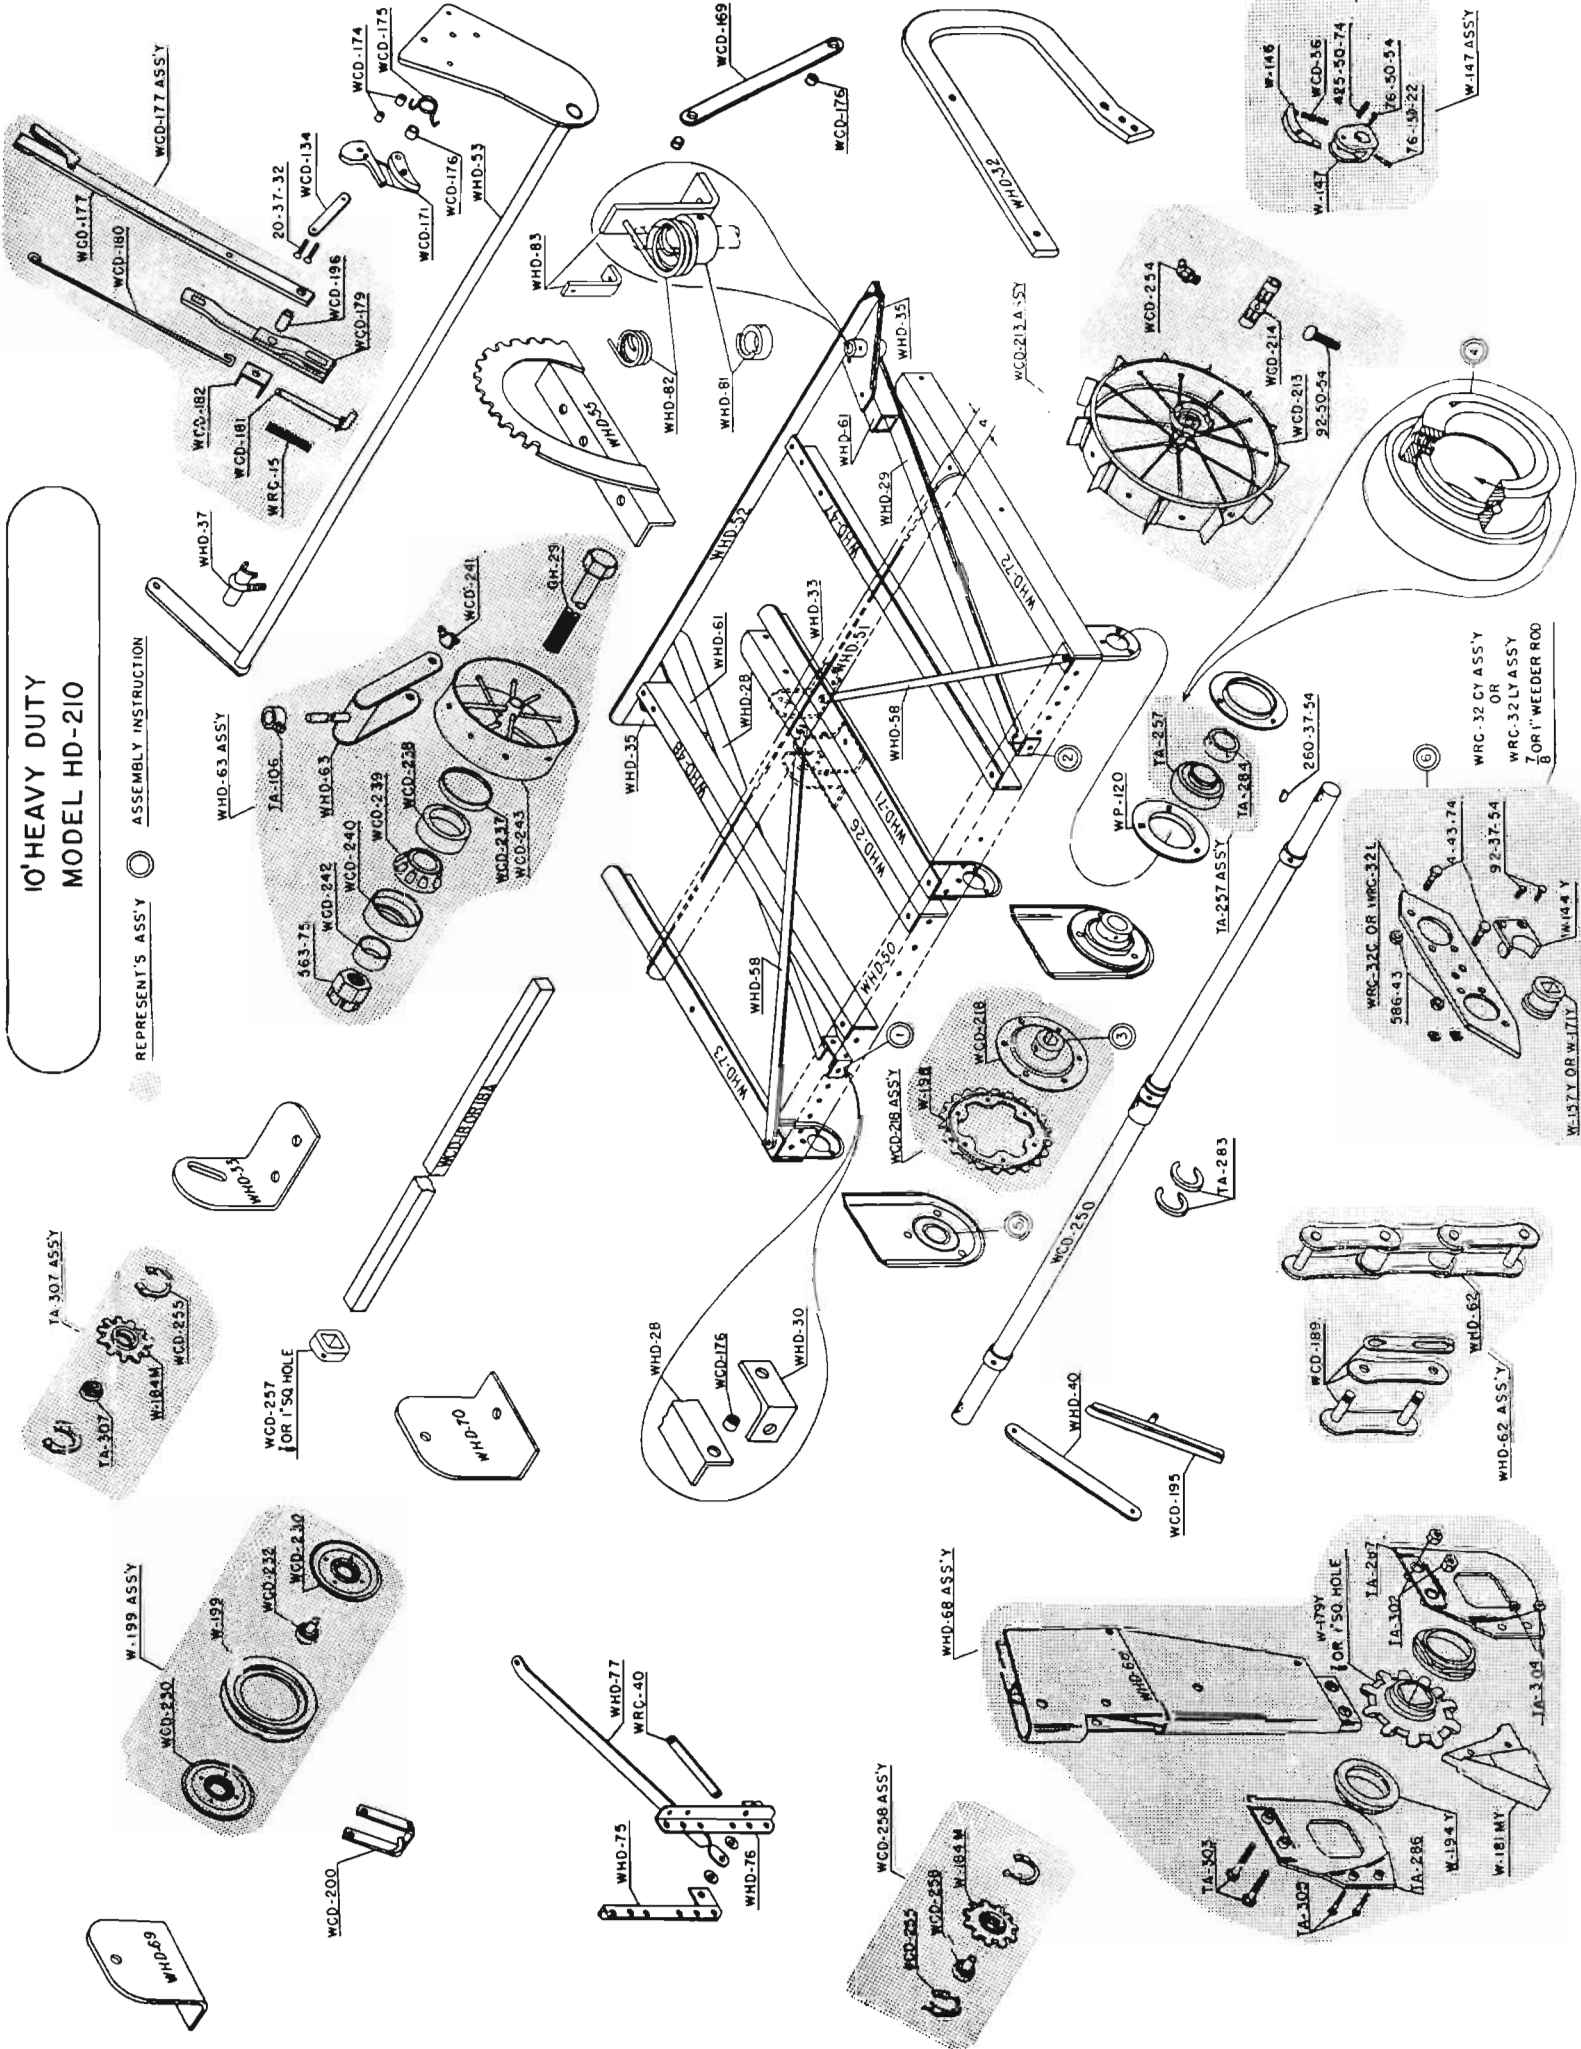

10' HEAVY DUTY
MODEL HD-210

AGRICULTURAL MACHINERY
Calkins MANUFACTURING CO.
FOR BETTER FARMING

10' HEAVY DUTY MODEL HD-210

REPRESENT'S ASS'Y ○ ASSEMBLY INSTRUCTION

10' HEAVY DUTY
MODEL HD-210

REPRESENT'S ASS'Y ○ ASSEMBLY INSTRUCTION

WRC-32 CY ASSY
OR
WRC-32 LY ASSY
FOR 1" WEEDER ROD

WRC-32C OR WRC-32L
586-43
4-43-74
92-37-54
W-184 Y

WCD-62 ASS'Y

W-179 Y
FOR 1.50 HOLE

W-181 MY

W-184 Y