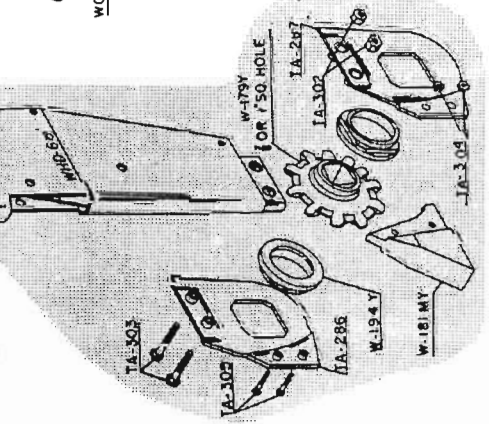

10' HEAVY DUTY
MODEL HD-210

AGRICULTURAL MACHINERY
Calkins MANUFACTURING CO.
FOR BETTER FARMING

10' HEAVY DUTY MODEL HD-210

REPRESENT'S ASS'Y ○ ASSEMBLY INSTRUCTION

10' HEAVY DUTY
MODEL HD-210

REPRESENT'S ASS'Y ○ ASSEMBLY INSTRUCTION

WRC-32 CY ASSY
OR
WRC-32 LY ASSY
FOR 1" WEEDER ROD

WRC-32C OR WRC-32L
586-43
4-43-74
92-37-54
W-184 Y

WCD-62 ASS'Y

W-179 Y
FOR 1.50 HOLE

W-181 MY

W-184 Y