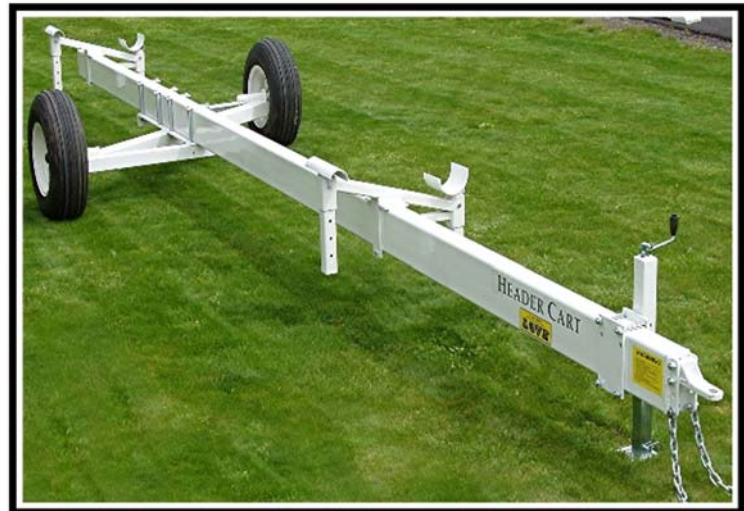

J.E. LOVE COMPANY

LOVE

*Productivity
Through Innovation.*

www.jeloveco.com

Combine Header Cart

This header cart offers extreme versatility, easy set-up, ruggedness, and great looks.

- For 25 to 30 Ft Headers
- Offers center tube sickle storage
- Heavy duty regular or offset axle
- Four-way adjustable brackets
- Easy lift jack—two styles
- Four hitch styles available
- Optional Wheel Dolly

- Multiple Hitch Styles
- Two easy lift jack styles
- 8" x 4" center tube

- Standard of Offset Axle
- Moveable axle location

- Center tube storage